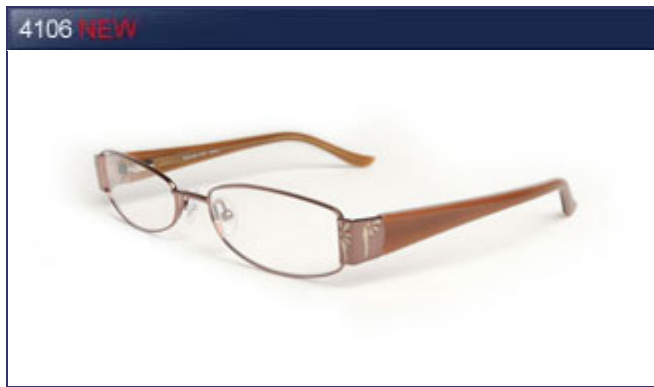

Brown (BR), Lilac (LI), Rose (RO)
51-17-135