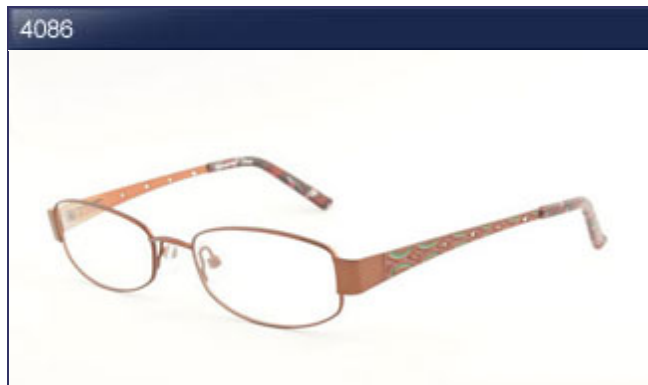

Choco (CH), Night (NI), Plum (PL)  
49-17-135

Black (BK), Choco (CH), Purple (PU)  
53-18-135

Black (BK), Brown (BR), Burgundy (BU)  
52-17-135

Black (BK), Brown (BR), Red (RD)  
51-16-135

Black (BK), Brown (BR), Wine (WI)  
51-15-135