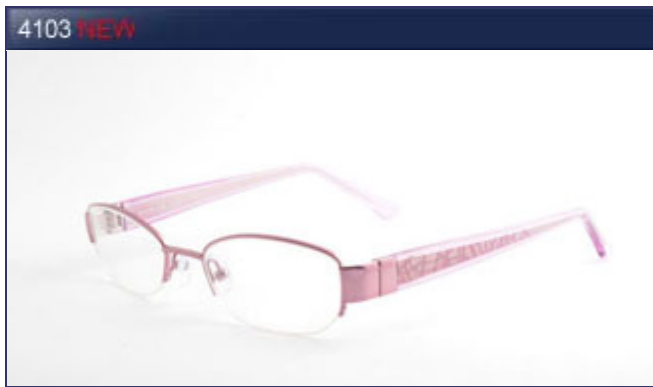

4100

Black (BK), Bronze (BZ), Mauve (MA)  
49-18-135

4101

Black (BK), Brown (BR), Wine (WI)  
47-18-135

4102

Brown (BR), Mauve (MA), Rose (RO)  
49-18-135

*Savannah*  
Create Your Adventure

Bordeau (BO), Choco (CH), Rose (RO)  
49-18-135