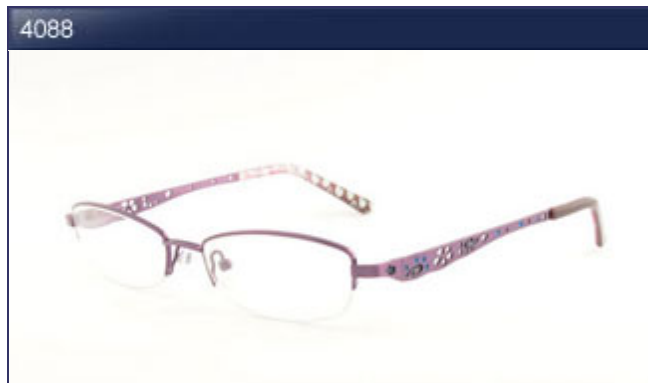

Black (BK), Brown (BR), Purple (PU)
50-17-135