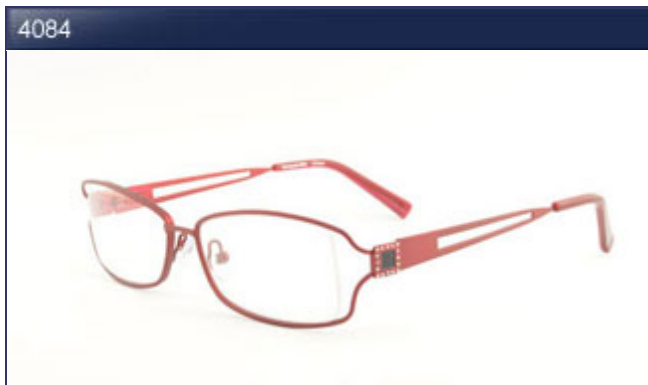

Choco (CH), Night (NI), Plum (PL)  
49-17-135

Black (BK), Choco (CH), Purple (PU)  
53-18-135

Black (BK), Brown (BR), Burgundy (BU)  
52-17-135

Black (BK), Brown (BR), Red (RD)  
51-16-135

Black (BK), Brown (BR), Wine (WI)  
51-15-135