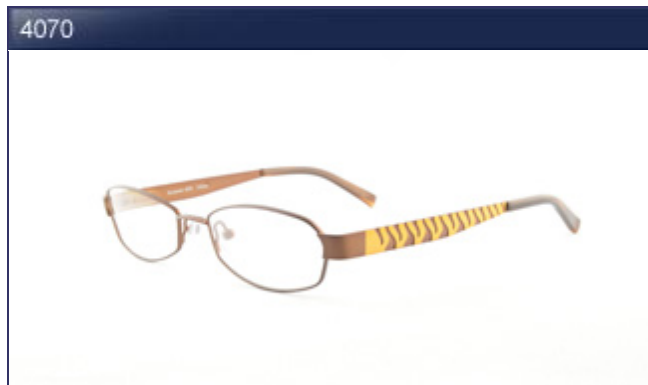

Brown (BR), Cherry (CY), Rose (RO)  
54-16-135

Black (BK), Brown (BR)  
50-18-135

*Savannah*  
Create Your Adventure

Black (BK), Choco (CH)  
50-18-135

Brown (BR), Choco (CO), Red (RD)  
52-17-135

Brown (BR), Burgundy (BU), Purple (PU)  
50-18-135