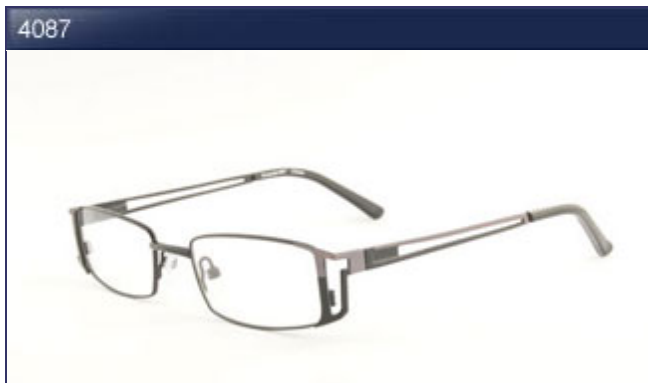

Black (BK), Brown (BR), Wine (WI)
47-18-135